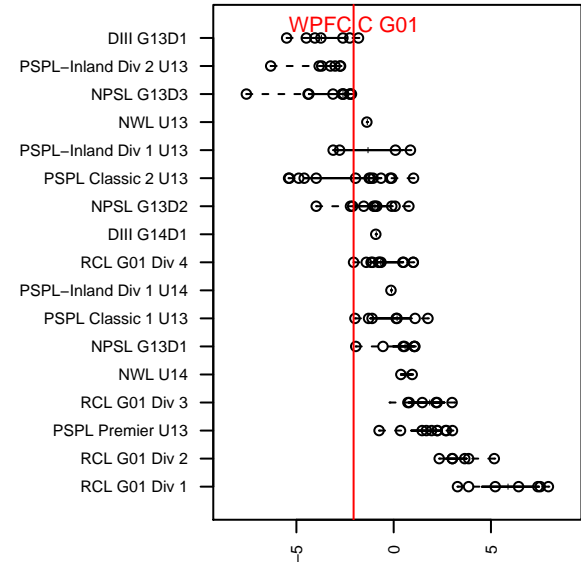

**attack and defense rating
relative to others at age
and all opponents in last 13 months**