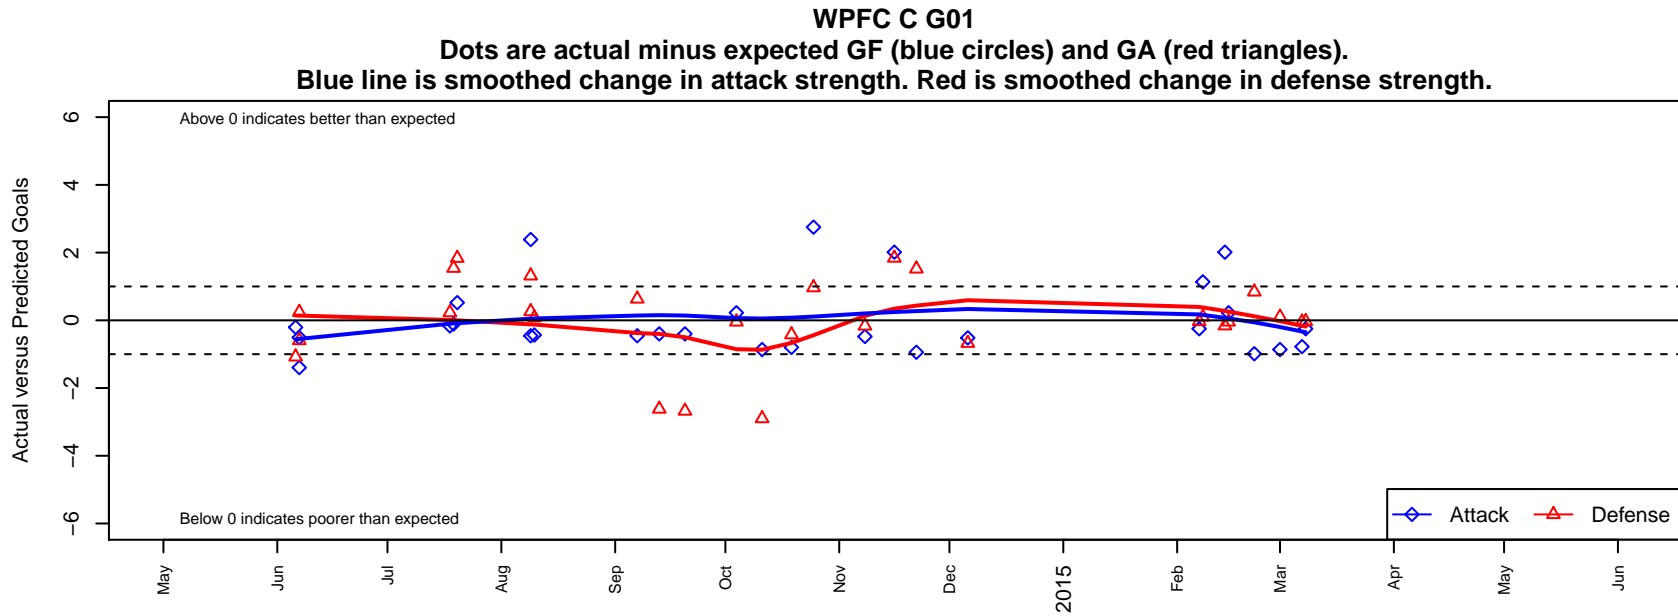

WPFC C G01

Washington Premier FC

Tacoma, WA

G01 total strength=631

attack=0.63 defense=0.5

fall league = RCL G01 Div 4

spr league = Win RCL G01 Div 5

notes= U13 C is called White (instead of Navy)

alt names used:

Venues played:

2014 Rainier Challenge Copa U13

2014 Nike Crossfire Challenge Silver U13

2014 River Jam Samba U12-13

2014 RCL G01 Div 4

2014 Win RCL G01 Div 5

**attack and defense variance (black dot)
relative to other teams
and top 10 in region**